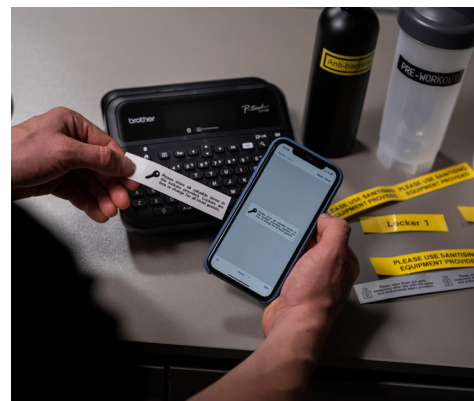

Packed with features

The PT-D610BT is a user-friendly desktop label printer that's compatible with your way of working. Use it as a standalone device or connect it to your PC or smart device for more advanced features!

Using the 17 built-in fonts, 160 decorative frames and 900 symbols, you can create customised labels that look professional and are fit for purpose. You can also save up to 99 templates and use the built-in automatic cutter for easy high-volume printing.

With its large full colour high-resolution display, QWERTY keyboard, free Brother software and apps, USB and Bluetooth connectivity, it's a versatile labelling solution designed for labelling around the office.